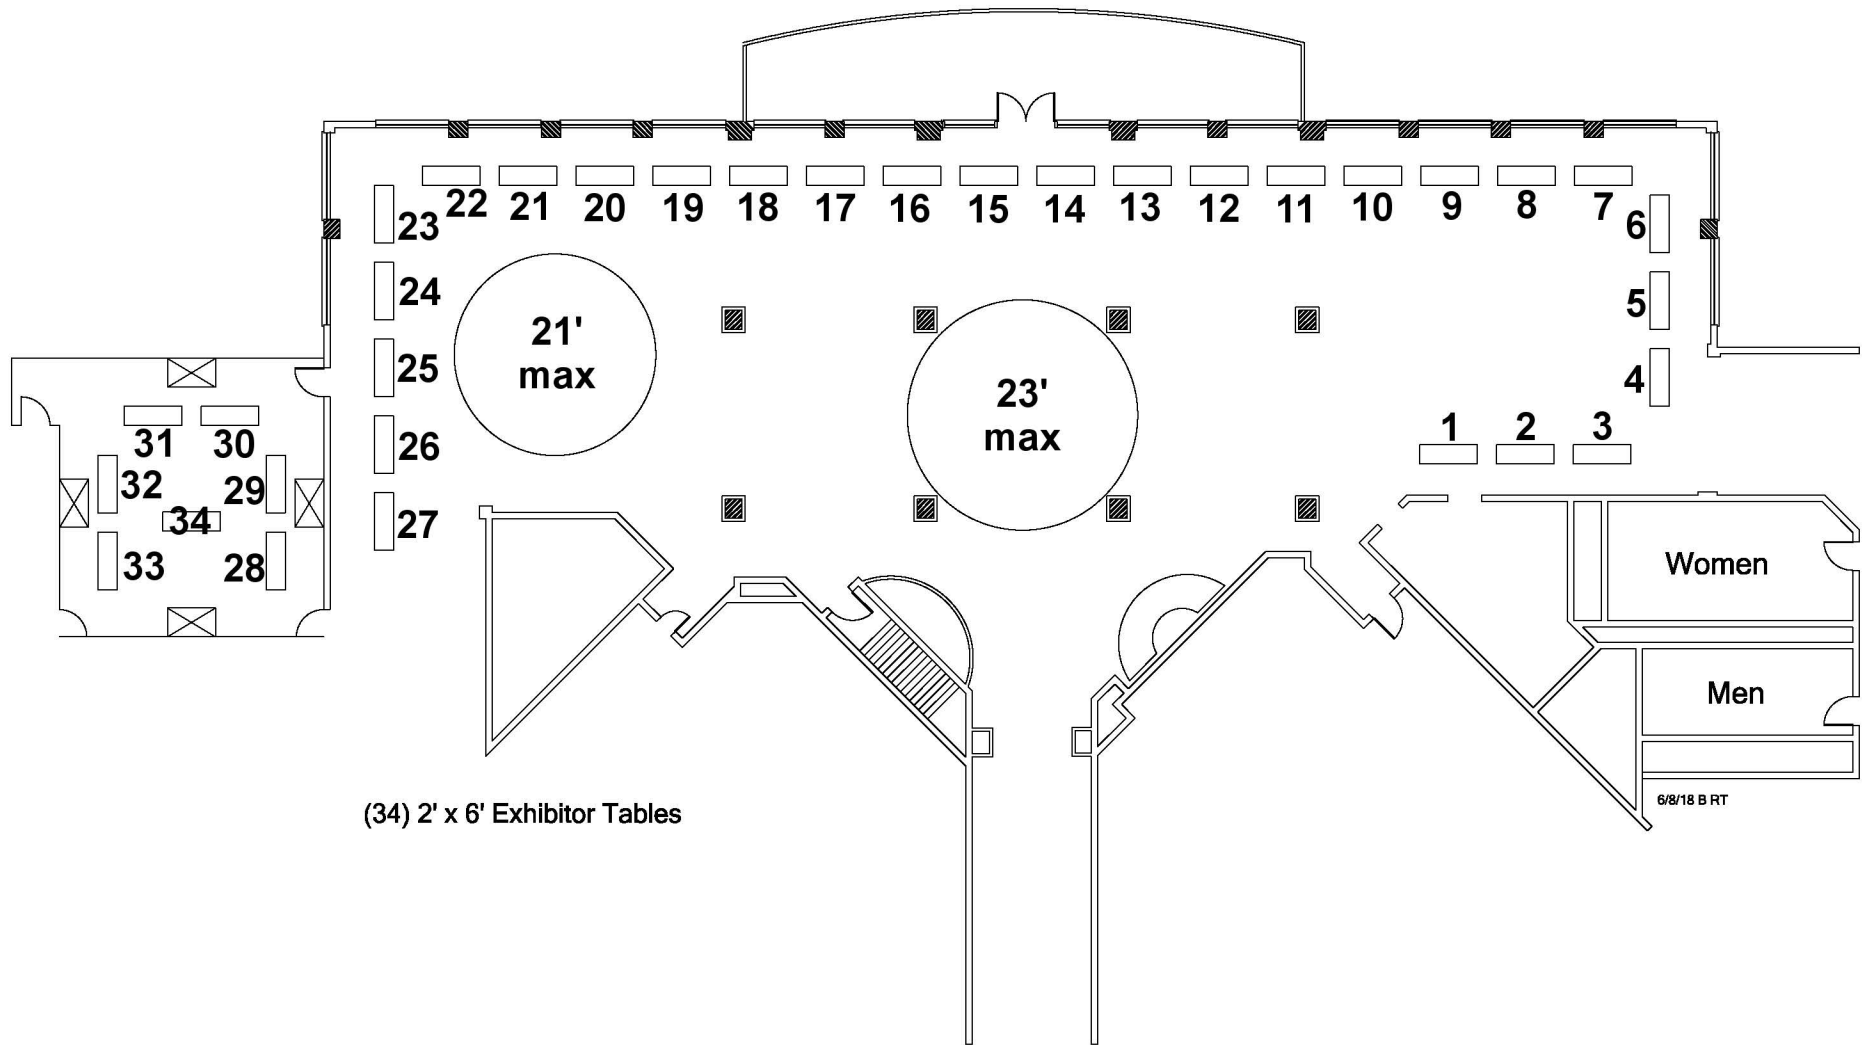

Great Lakes Planetarium Association

October 10-12, 2018 James B. Henry Center

(34) 2' x 6' Exhibitor Tables

6/8/18 B RT